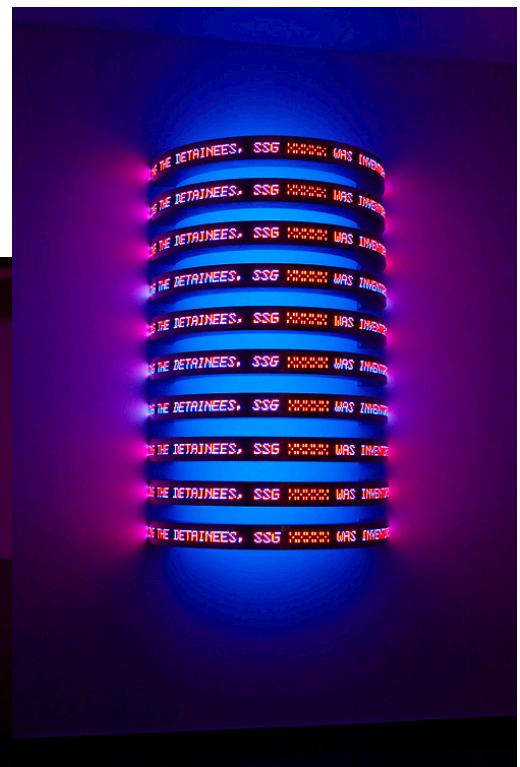

COMING SOON: Jenny Holzer in Chinese

Above: *Ribs* (2010) by Jenny Holzer and *Torso* (2007) by Jenny Holzer

Pearl Lam Galleries recently announced their Fall 2013 exhibition line up, and it will begin with legendary American artist, **Jenny Holzer's** first solo show in Hong Kong on September 18th, titled **Light Stream**. The solo show will comprise of new and vintage works drawing upon texts from her works in the 70's and 80s; **Truisms (1977), Living (1980), and Survival (1983)**. The difference in this show... it will all be presented for the first time in Chinese.

Via **Althea Viafora-Kress**, International Gallery Director of Pearl Lam Galleries:

Jenny Holzer is recognised worldwide for her contribution to public and text-based contemporary art. We're delighted to present this influential artist's first solo exhibition in Hong Kong, and to help realise Holzer's first mass LED installation. Presenting seminal texts from Holzer's oeuvre in the Chinese language for the first time is highly symbolic and embodies the Galleries' mission to stimulate cultural dialogue and exchange.