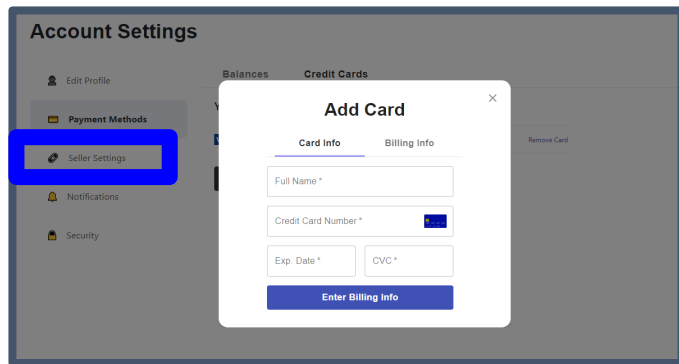

3. 选择支付方式—信用卡

如果您希望以信用卡来支付，可提前添加卡片信息。点击主站右上角“Account Setting”，并点击“Payment Methods”、“Credit Cards”，输入信用卡卡片信息、账单地址完成添加。

由于Mr Doodle的NFT《ESC》是开放版本，即限时12分钟以内完成购买，为了避免支付过程出错，请尽可能提前检查卡片及账单信息，包括地址、邮编、CVC码及姓名全名等信息。如果信息缺失或不正确，会导致交易无法进行，并降低您成功购买作品的几率。