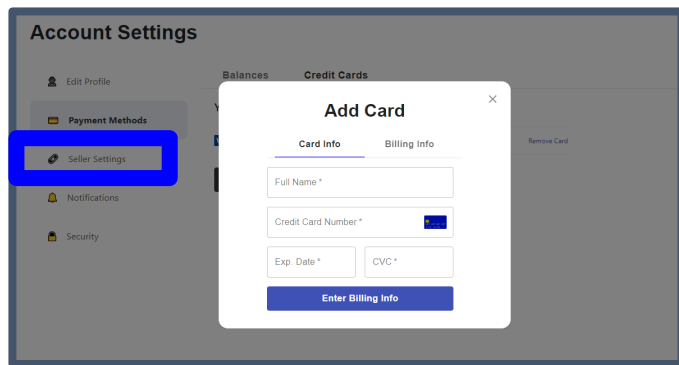

3. 選擇付款方式—信用卡

如果您希望以信用卡來付款，可提前添加信用卡資料。點擊主頁面右上角“Account Setting”，並點擊“Payment Methods”、“Credit Cards”，輸入信用卡資料、賬單地址完成添加。

由於Mr Doodle的NFT《ESC》是開放版本，即限時12分鐘內完成購買，為了避免支付過程出錯，請盡可能提前檢查信用卡及賬單資料，包括地址、郵編、CVC碼及姓名全名等信息。如果資料缺失或不正確，會導致交易無法進行，並降低您成功購買作品的機率。